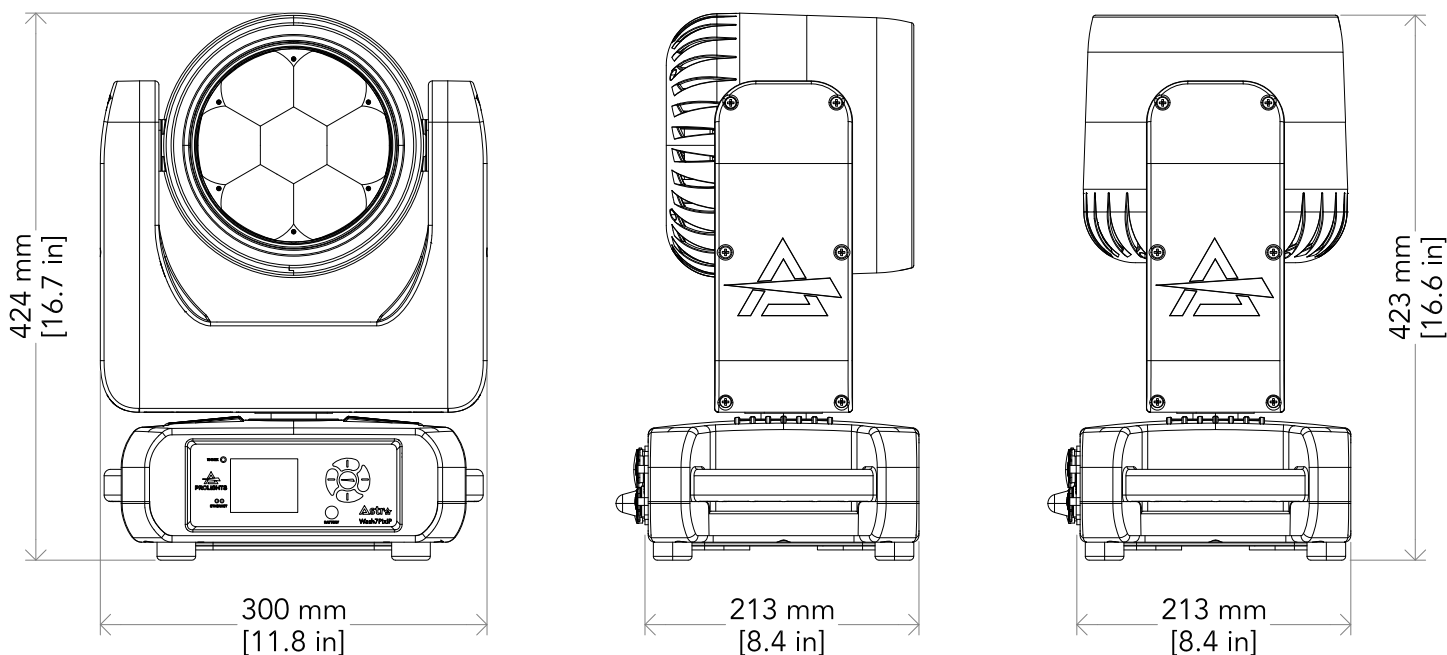

Astra Wash7PixIP

ACCESSORIES

- 9313FXWL03 Ass. 3x2.5mm TH07 cable, 16A 3p 230V CEE plug, SETSAC3FX socket, L.3 m
- 9333FXWL03 Ass. 3x2.5mm TH07 cable, SHUKO plug, SETSAC3FX socket, L.3m
- 938225L03 3x2.5mm TH07 Cable, 16A SETSAC3MX, 16A SETSAC3FX, L. 3m
- C6002B Slim aluminum clamp, 200kg loading, 48-51mm tubes, M10 bolt, Black
- FCLASTRAW7PIXIP Flight case for 6 pcs of ASTRAWASH7PIXIP
- INF53415L03 Dmx cable HC5340. SETMC5MXXB XLR 5p->SETMC5FXXB XLR (f) 5p L.3m
- RSR0630B Steel security cable for hanging bodies, inox steel shackle, L=60 cm, black
- WSBBF1G5 BlackBox F-1 G5 transmitter, 2,45GHz & 5.2/5,8 GHz, DMX/RDM, 512Ch
- WSBBF1G6 BlackBox F-1 G6 transrec, 512ch, 2.45GHz, DMX&RDM,Bluetooth,G3,G4,G4S, G5, CRMX
- WSBBR512G5 BlackBox R-512 G5 receiver 512Ch, 2.45GHz & 5.8GHz, DMX/RDM optional
- WSBBR512G6 BlackBox R-512 G6 receiver 512Ch, 2.45GHz,DMX&RDM,Bluetooth,G3,G4,G4S,G5,CRMX
- OSIP IP65 quick-lock omega bracket compatible with IP65 moving heads
- IPTESTBOX Portable vacuum and pressure tester for ProLights IP fixtures
- UPBOX2 Firmware uploader kit, USB IN, 3-pin XLR DMX OUT

Astra Wash7PixIP

TECHNICAL DRAWINGS

WEIGHT: 13,2 kg / 29.10 lb

PACKAGE CONTENT

- 1 x ASTRAWASH7PIXIP
- 1 x 1,5 meters power cable (BARE END - SEETRONIC IP65 power connector)
- 2 x OSIP
- 1 x Antenna
- User Manual

CERTIFICATIONS / APPROVALS

Conforms to UL STD. 1573
Certified to CSA STD: C22.2 NO. 166

Visit our website
for specifications and
tech documentations