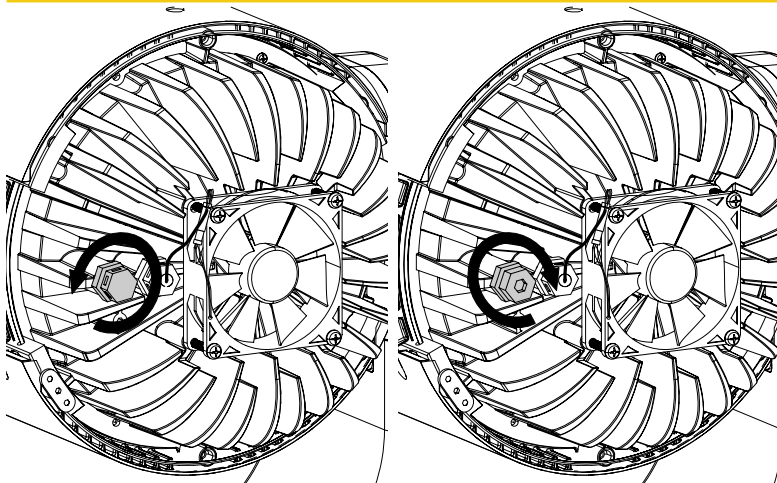

You can run internal test programs for IP65 - IP66 - IP67 - IP68 . It tests both vacuum (sucking the air) and pressure (pushing air) over a certain duration according to the type of test chosen.