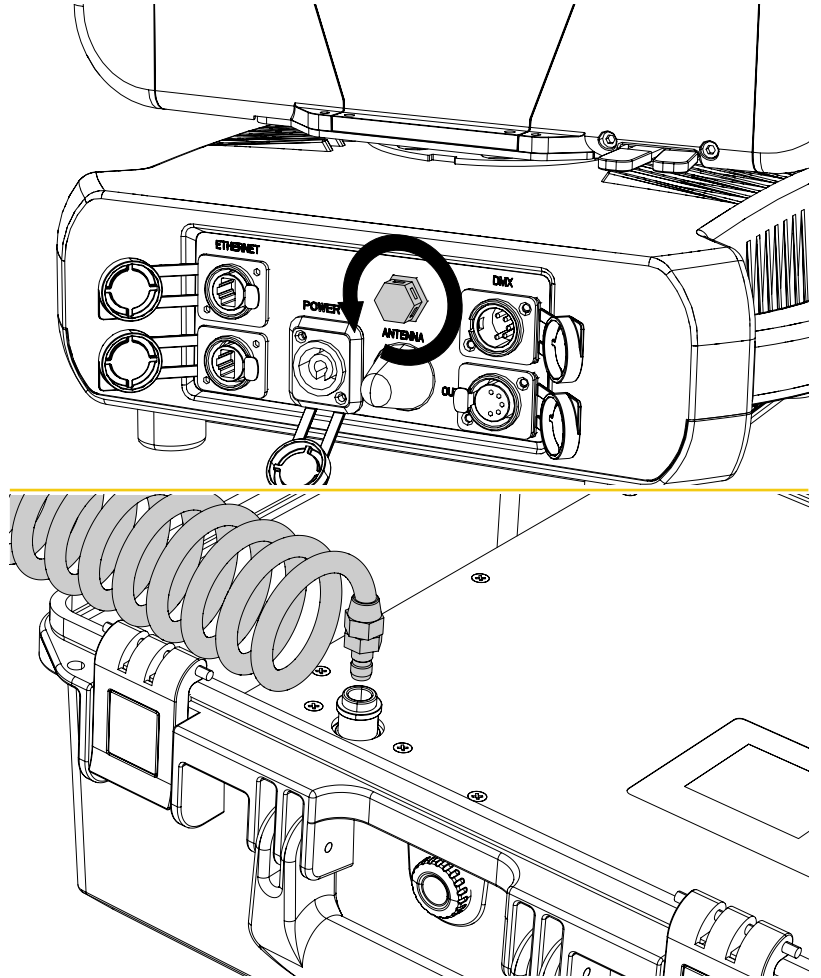

Astra Wash7PixIP

THE NEW IP TEST BOX

PROLIGHTS has developed a portable IP tester which will be available for sale. This tool allows to test the IP rating after service for the Astra Wash7PixIP and any other future IP products.