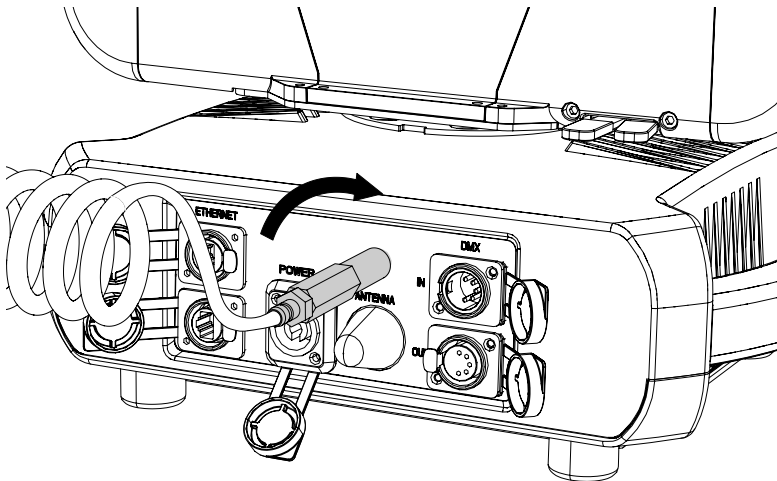

Astra Wash7PixIP

THE NEW IP TEST BOX

PROLIGHTS has developed a portable IP tester which will be available for sale. This tool allows to test the IP rating after service for the Astra Wash7PixIP and any other future IP products.